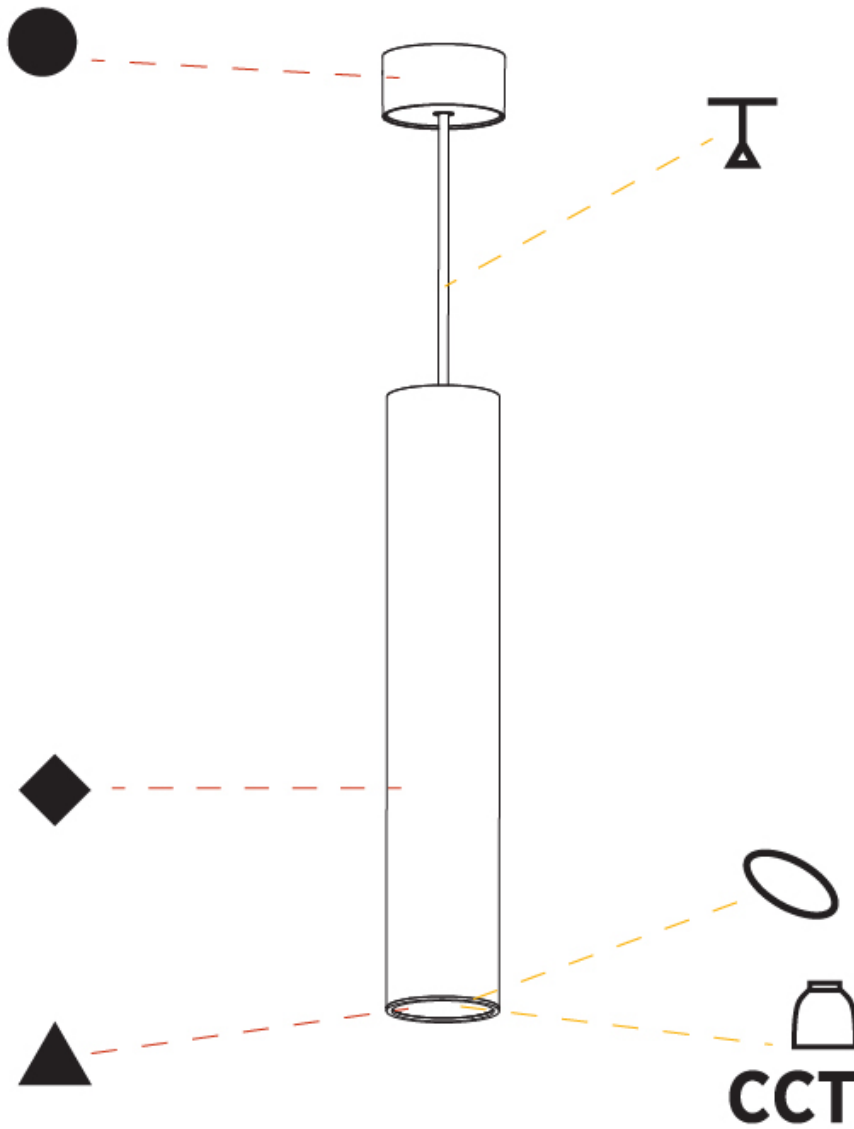

HANGOVER MONOPOINT SURFACE CANOPY SUSPENSION

A300169-

PROJECT
TYPE
SPECIFIER
QUANTITY
DATE

A