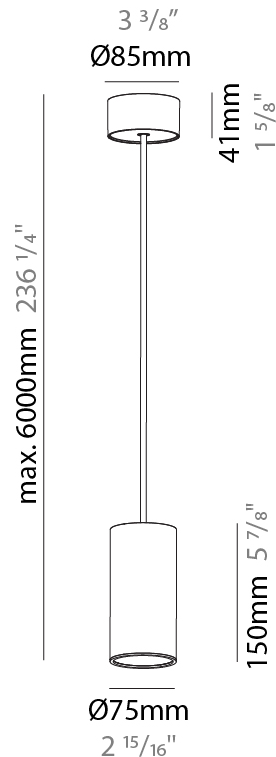

GENERAL

Series: Hangover
Subseries: Hangover Monopoint Surface Canopy
Brand: Prolicht
Division: Architectural
Mounting Type: Suspension
Mounting Location: Ceiling
Subcategory: Pendant

PHYSICAL

Shape: Cylinder
Diameter (mm): 75
Diameter (in): 2 ¹⁵/₁₆
Height (mm): 150
Height (in): 5 ⁷/₈
Max. Overall Height (mm): 2150
Max. Overall Height (in): 84 ⁵/₈
Light Distribution: Direct / Indirect
Diffuser: Shine Ring 0-6
Fixture Finish: SSR / BKV / CWI / CRY / HAB / UFT / ITA / RUA / FTG / MYG / LOD / PUS / FRO / FUP / KIA / POP / BLS / SPG / MEY / GOH / GUM / CHC / COM / ABZ / JAG / OBR / MOS / ROR
Fixture Material: Aluminum
Cable Details: 2000mm / 6000mmm Cable in White / Black / Orange / Red

ELECTRICAL

Lamp Type: LED (Zhaga Standard)
Input Wattage (W): 10.9
Total Output Wattage (W): 9
Dimming: Non-Dimmable
Driver Included: Yes
Driver Location: Integrated
Driver Type: Constant Current
Driver Class: Class 2
Housing: ENCP3
Input Voltage (V): 120
Constant Current (MA): 500
Upon Request: Remote: 0-10Vdc dimming / Phase dimming 120Vac

LED

Number of LEDs: 2
Color Temperature (°K): 2700 / 3000 / 4000
Max. Delivered Lumen (lm): 911
CRI: >90 CRI
Efficiency (%): 86
Lamp Life (hrs): 50000

OPTICAL

Reflector: 18 / 36 / 52

RATINGS AND CERTIFICATIONS

Certified By: Certified for North American Standards
IP rating: IP20